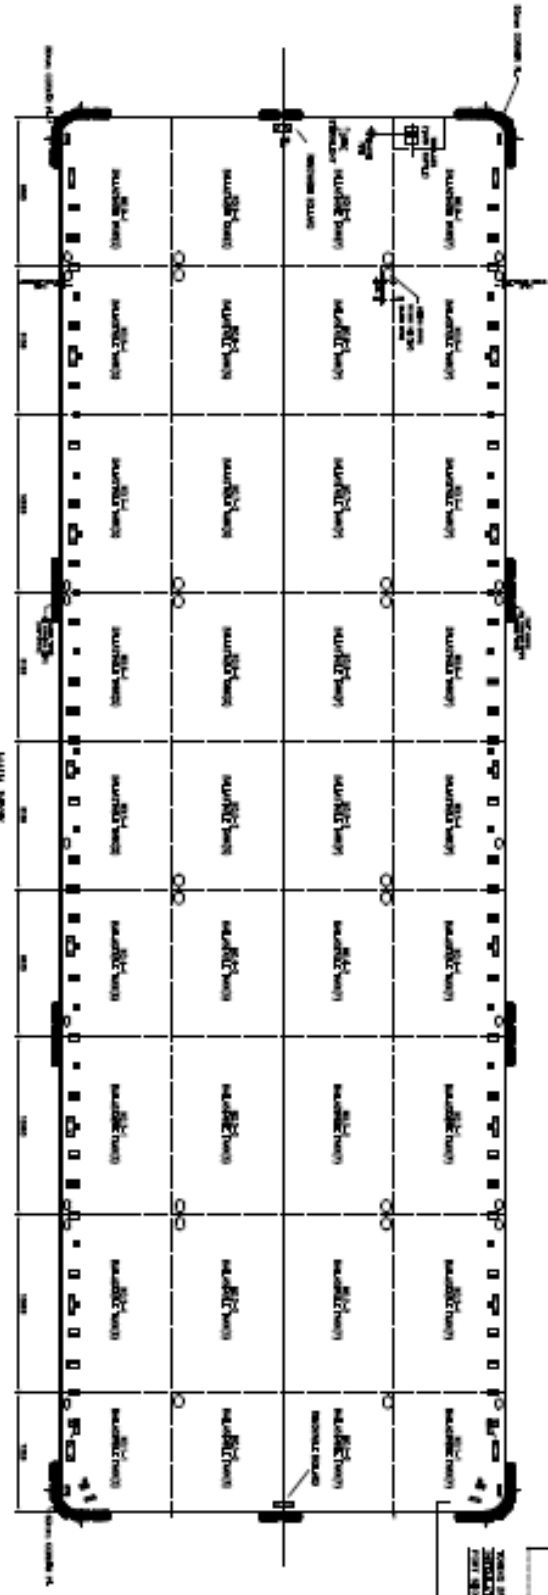

BINH AN 281

Name	BINH AN 281
Registry	Vietnam
Year built	2004
Design	Conan Wu & Associates
Type	Ballastable Deck Cargo Barge
Class	ABS + VR
Dimensions	86m x 27.5m x 5.5m (280ft x 90 x 18ft)
GRT/NRT/DWT	3387T / 1016T / 8000T
Deck Loading	15T/m ²
Deck/Sides	16mm/30mm
Bottom	14mm
Light Draft	0.8m
Max Draft	4.3m

NO.	DESCRIPTION	QTY	UNIT
1	LEGAL SECTION	10	SECTION
2	STANDARD LEGAL	10	LEGAL
3	SIDE LEGAL	10	LEGAL
4	LEGAL SECTION	10	SECTION

GENERAL SPECIFICATIONS
 LEGAL CONCRETE: 15/20
 LEGAL (CENTRAL): 15/20
 LEGAL (SIDE): 15/20
 LEGAL (TOP): 15/20

BRITTOIL 5 & 6

LEGAL CONCRETE 15/20

BRITTOIL 5 & 6
 LEGAL CONCRETE 15/20

NO.	DESCRIPTION	QTY	UNIT
1	BRITTOIL 5 & 6	1	UNIT
2	LEGAL CONCRETE 15/20	10	SECTION
3	STANDARD LEGAL	10	LEGAL
4	SIDE LEGAL	10	LEGAL
5	LEGAL SECTION	10	SECTION