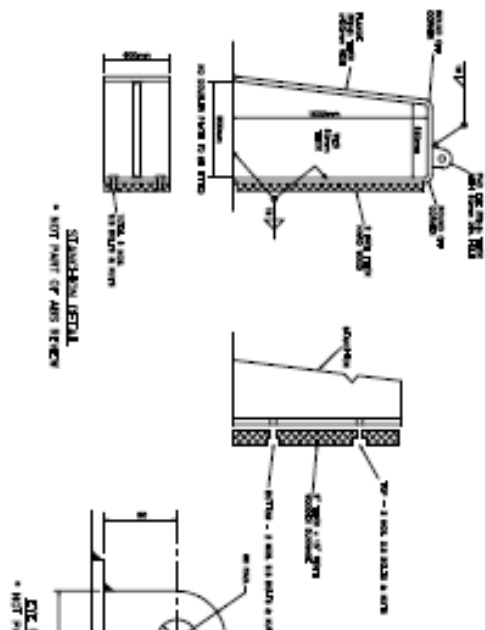

BINH AN 281

Name	BINH AN 281
Registry	Vietnam
Year built	2004
Design	Conan Wu & Associates
Type	Ballastable Deck Cargo Barge
Class	ABS + VR
Dimensions	86m x 27.5m x 5.5m (280ft x 90 x 18ft)
GRT/NRT/DWT	3387T / 1016T / 8000T
Deck Loading	15T/m ²
Deck/Sides	16mm/30mm
Bottom	14mm
Light Draft	0.8m
Max Draft	4.3m

NO.	DESCRIPTION	QTY	UNIT
1	LEGAL SECTION	10	SECTION
2	STANDARD LEGAL	10	LEGAL
3	SIDE LEGAL	10	LEGAL
4	LEGAL SECTION	10	SECTION

GENERAL SPECIFICATIONS
 LEGAL CONCRETE: 15/20
 LEGAL (CENTRAL): 15/20
 LEGAL (SIDE): 15/20
 LEGAL (TOP): 15/20

BRITTOIL 5 & 6

LEGAL CONCRETE 15/20

BRITTOIL 5 & 6
 LEGAL CONCRETE 15/20

NO.	DESCRIPTION	QTY	UNIT
1	BRITTOIL 5 & 6	1	UNIT
2	LEGAL CONCRETE 15/20	10	SECTION
3	STANDARD LEGAL	10	LEGAL
4	SIDE LEGAL	10	LEGAL
5	LEGAL SECTION	10	SECTION