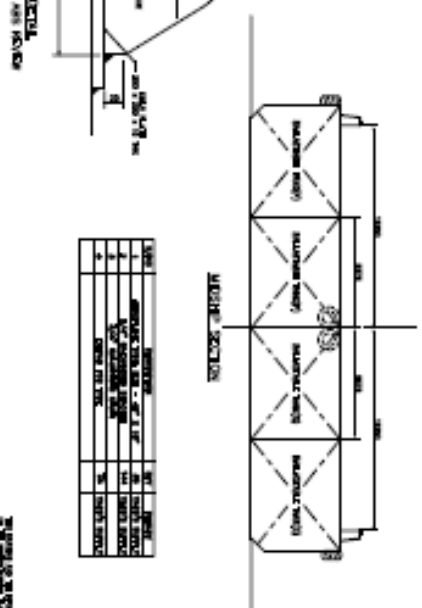

BINH AN 281

Name	BINH AN 281
Registry	Vietnam
Year built	2004
Design	Conan Wu & Associates
Type	Ballastable Deck Cargo Barge
Class	ABS + VR
Dimensions	86m x 27.5m x 5.5m (280ft x 90 x 18ft)
GRT/NRT/DWT	3387T / 1016T / 8000T
Deck Loading	15T/m ²
Deck/Sides	16mm/30mm
Bottom	14mm
Light Draft	0.8m
Max Draft	4.3m

NO.	DESCRIPTION	QTY	UNIT
1	LEGAL SECTION	10	SECTION
2	STANDARD LEGAL	10	LEGAL
3	SIDE LEGAL	10	LEGAL
4	LEGAL SECTION	10	SECTION

GENERAL SPECIFICATIONS
 LEGAL CONCRETE: 15/20
 LEGAL (CENTRAL): 15/20
 LEGAL (SIDE): 15/20
 LEGAL (TOP): 15/20

BRITTOIL 5 & 6

LEGAL CONCRETE 15/20

BRITTOIL 5 & 6
 LEGAL CONCRETE 15/20

NO.	DESCRIPTION	QTY	UNIT
1	BRITTOIL 5 & 6	1	UNIT
2	LEGAL CONCRETE 15/20	10	SECTION
3	STANDARD LEGAL	10	LEGAL
4	SIDE LEGAL	10	LEGAL
5	LEGAL SECTION	10	SECTION